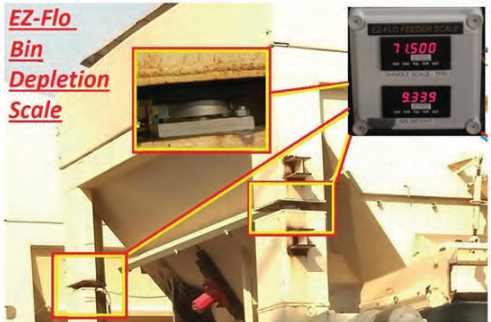

Continuous Weigh

Batching and Blending
Truck, Car, Barge Loading

Mass Flow
Fiber-Powder
Pellets-Grain
Hot or Cold

Feeder &
Conveyor
Discharge Scale

Conveyor
Discharge
Scale

Low Profile
Scale

Weigh Loss
With or
Without
Bins or Load
Cells

Belt Scales
and
Flow
Controllers

Silos and
Feeders

**For Rent
or Sale**

Plant and
Electro-Mech
Training
Web-Based

www.ez-flo.us
www.clarencerichard.com

EZ-Flo Scales

952-939-6000
carrie@
clarencerichard.com
Minneapolis, MN